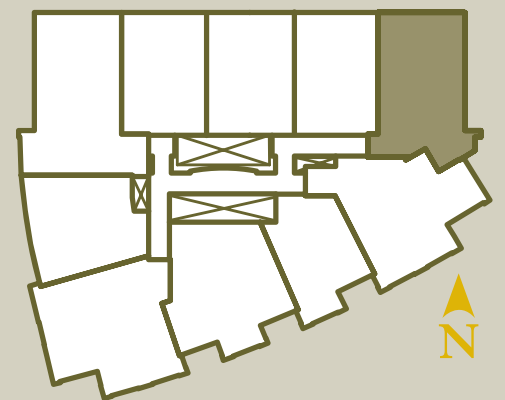

24 hour emergency response

Spacious wrap around balcony

Raised electrical outlets and lowered light switches

9' ceiling in standard units

Motion detected lighting

Cable included in service package

16½" toilet height for easy access

Under cabinet task lighting

Overhead heat lamp

Granite countertop with breakfast bar

Moulded shower seat

Motion detected lighting

3 sliding doors from interior to terrace

Wide angle door scope lowered for easy viewing

Floors 12, 14, 15, 16, 17, 18, 19 (14C)

\*As per plan. Dimensions, specifications, layouts and materials are approximate only and subject to change without notice. See sales representative for details E.&O.E.