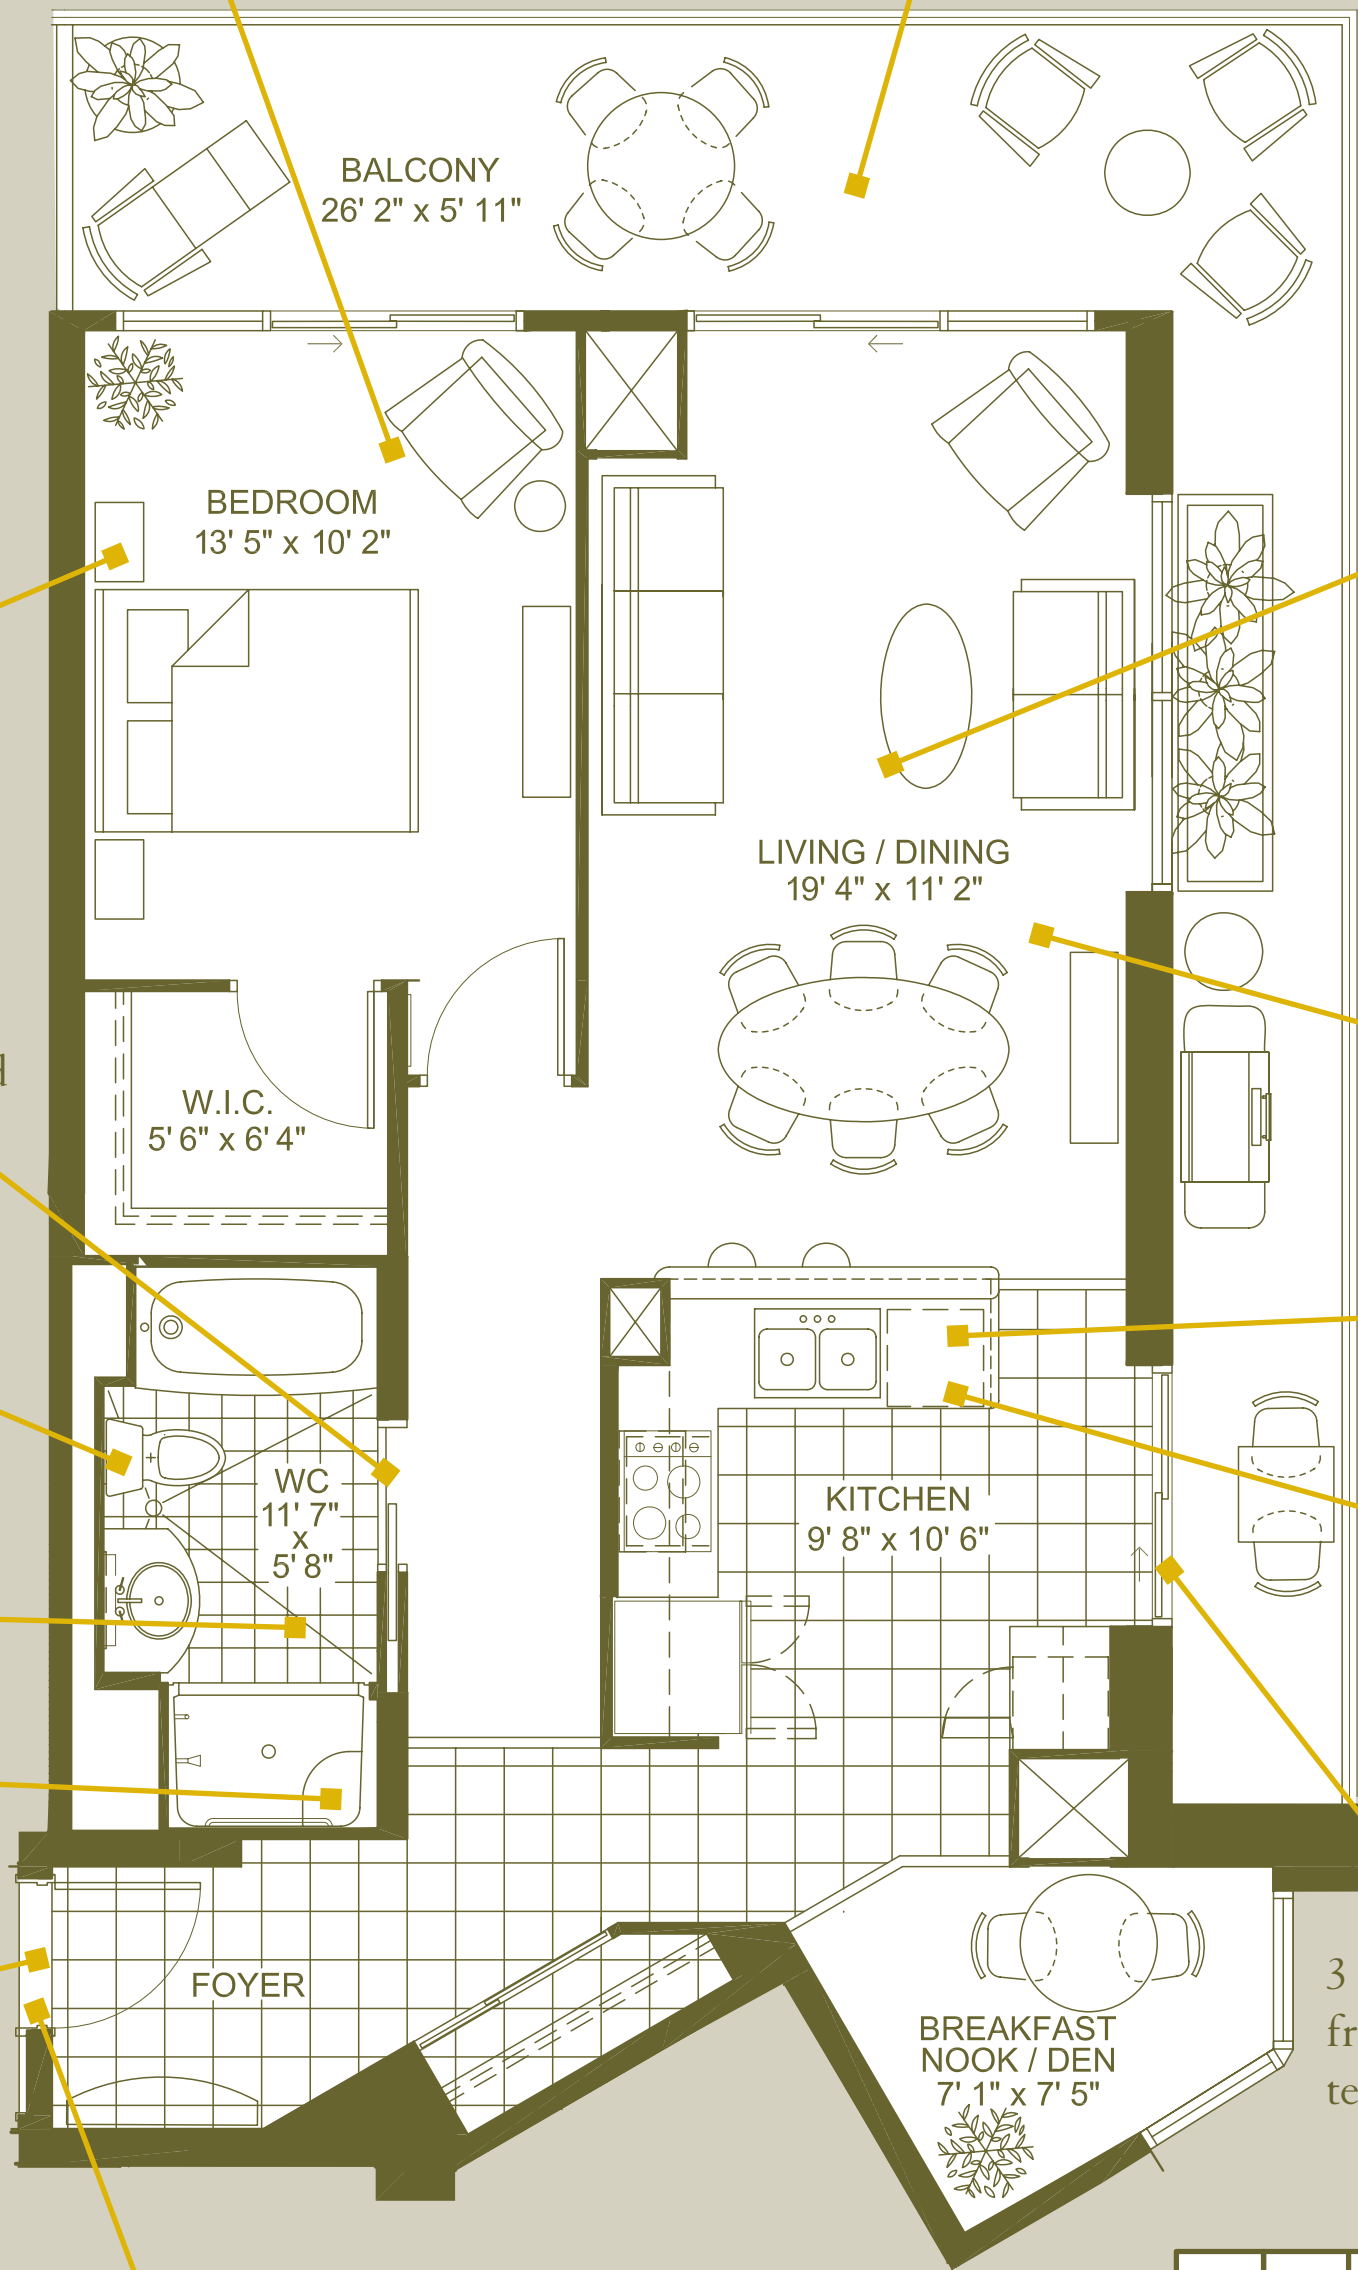

24 hour emergency response

Spacious wrap around balcony

Raised electrical outlets and lowered light switches

9' ceiling in standard units

Motion detected lighting

Cable included in service package

16½" toilet height for easy access

Under cabinet task lighting

Overhead heat lamp

Granite countertop with breakfast bar

Moulded shower seat

Motion detected lighting

3 sliding doors from interior to terrace

Wide angle door scope lowered for easy viewing

Floors 12, 14, 15, 16, 17, 18, 19 (14C)

\*As per plan. Dimensions, specifications, layouts and materials are approximate only and subject to change without notice. See sales representative for details E.&O.E.

# Mineola